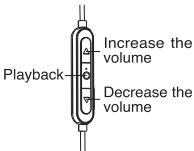

Operating time in playback mode: ≈ 7 h (at medium volume)

Talk time: ≈ 5 h

Standby time: 100 h

Bluetooth working distance: 10m

i Instructions

1. Hold the multi-function button for 2 seconds. The headset will emit a power-on signal and enter sync mode. The red and blue lights will flash alternately.
2. Turn on the Bluetooth function on your mobile device and sync with your headphones by selecting

from the HB-306 list. Once the connection is established, the blue light will flash every 5 seconds. The headset will emit a connection signal.

3. Press the multi-function button briefly to play. Pressing again will stop playback.
4. Use the volume down and up buttons to adjust the volume. When the headset reaches the highest or lowest volume, it will beep.
5. To move to the next track, hold down the volume up button to move to the previous one, hold down the volume down button.