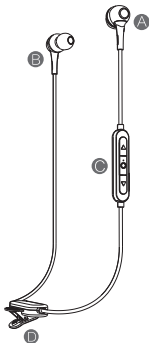

① The appearance of the product

- A. right earpiece (R)
- B. left earpiece (l)
- C. control panel
- D. Battery clamp

i Technical parameters

Rated power: 3 mW

Maximum power: 6 mW

Sound pressure level: 89 ± 3 dB,